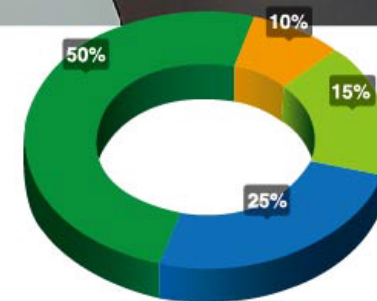

Innovation Increase
Persistently Double-Win

LINGDIAN Elevator persists in the principles of "mutual benefit, win-win cooperation, opening and communication, advance together hand in hand". It co-grows with vast employees. It creates more and more values for the societies. It fulfills double-win with broad partners. We own the first-class professional talents in elevator industry with rational and proper staff configuration and proportion. Specialized talents perform their duties. We pour continuous vigor for company development by superior service, high quality employees.

- 专科 College graduates
- 本科 Undergraduates
- 研究生及以上 Graduate and above
- 其他 Others

Concentrate Intelligence Pull Together

凝聚智慧 通力合作

创新提升 持续共赢

菱电电梯坚持互惠合作，开放沟通，携手并进的原则。不断优化合作模式，与公司员工共同成长。为社会创造更多价值，与合作伙伴实现双赢。我们拥有业内一流的专业人才，人员配置比例合理到位，专业人才各司其职，我们以优质的服务和精良的员工素质为公司的发展倾注了源源不断的生命力。